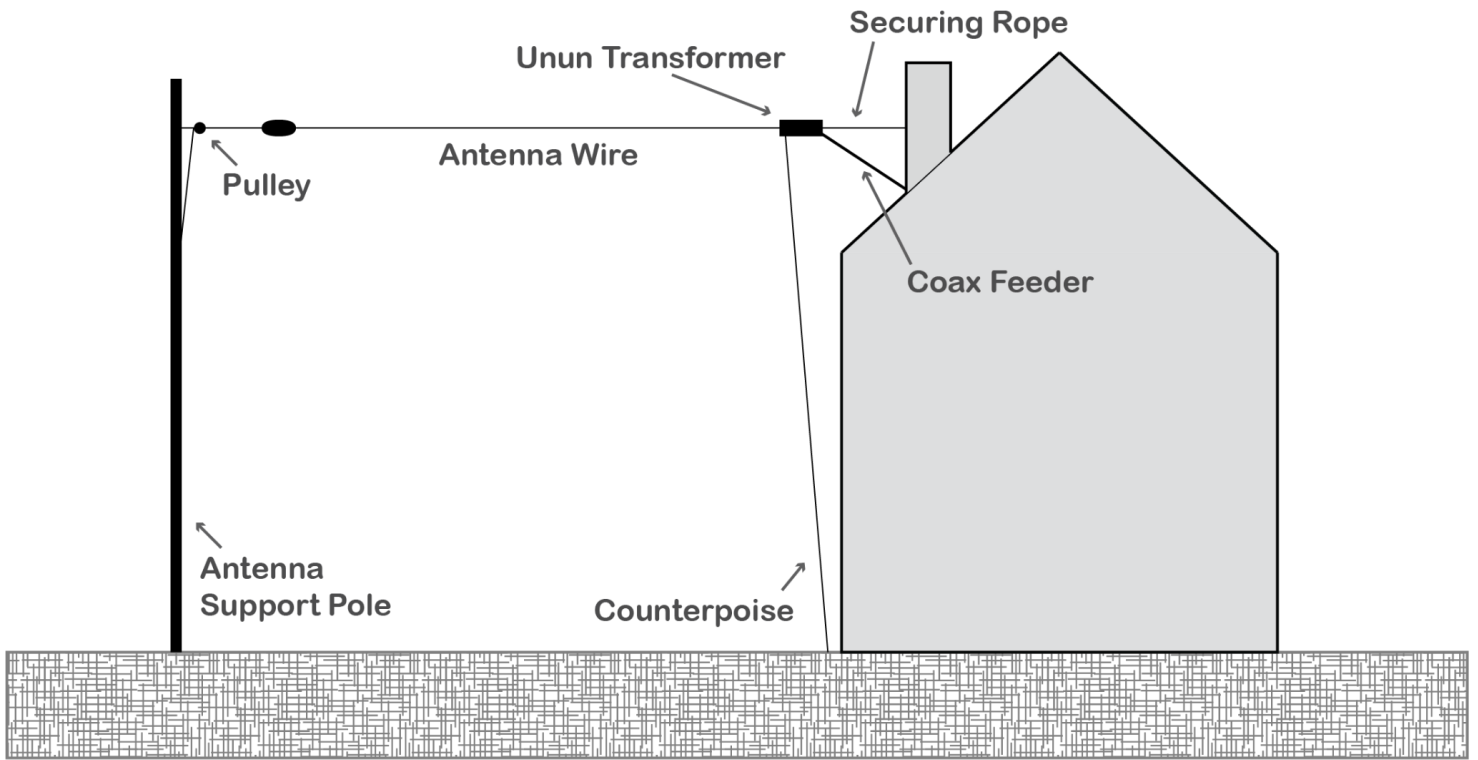

TECSUN

R A D I O S A U S T R A L I A

Tecsun Outdoor MW/SW End Fed Antenna (Item Q3070AU)

Product Description

The Tecsun Outdoor MW/SW Antenna significantly enhances reception of signals in the medium wave (AM) and shortwave antenna bands covering 0.5-30 Mhz. The Tecsun antenna is based on a longwire antenna design but provides significantly improved reception because it utilises a matching transformer that acts as a unun (unbalanced to unbalanced) with a ratio of 10:1. This provides an optimal match between the 500 Ω antenna and the 50 Ω input impedance of the external antenna input of many portable radios, greatly increasing the amount of signal provided to the receiver.

The antenna's coax feeder acts as a counterpoise for the antenna, therefore no connection to ground is necessary. However, the stainless steel eyelet which is connected to the balun is internally grounded, if reception is noisy this can be grounded to an external earth to form a counterpoise.

The RG174 50 ohm coaxial cable is terminated in an SMA male plug. We supply an SMA to 3.5mm mono adaptor that suits many portable shortwave receivers, including the following Tecsun models: **PL310ET, PL-330, PL 365/368, PL600660/680, PL-990x H501x and S-2000/2200x**. Note the S-2000/2200x, PL-330, PL-990x H-501x and PL-365/368 are the only Tecsun portables with a MW external antenna connection. For these models this antenna can be used to improve MW reception. We also supply both an SMA female to BNC male and BNC female to PL-259 adaptor to suit other receivers.

The antenna is directional, maximum signal pickup occurs 90 degrees from the direction in which the antenna is run. This antenna can be used indoors or outdoors and is completely waterproof. The coaxial cable feed can be disconnected from the antenna and longer, lower loss cable substituted if desired. Similarly, the antenna cable can be lengthened for additional performance.